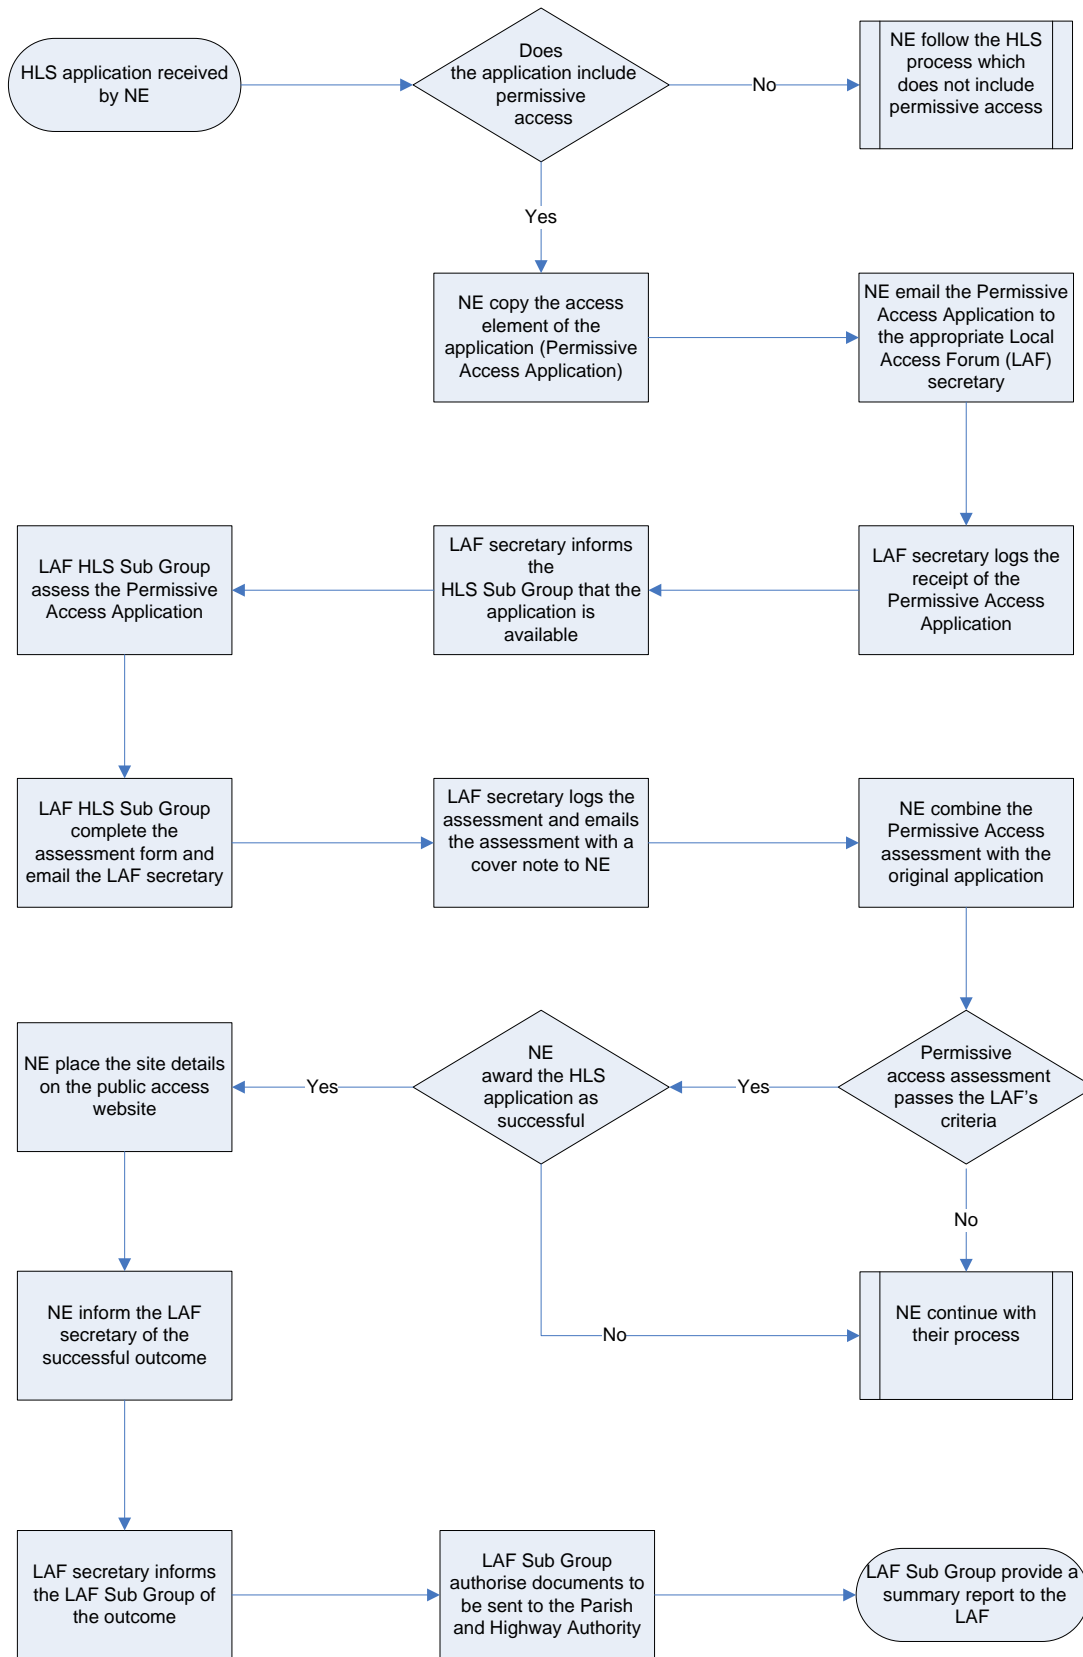

**POSSIBLE PERMISSIVE ACCESS
ASSESSMENT PROCESS**

NE = Natural England, HLS= Higher Level Stewardship or equivalent funding application.

This page is intentionally left blank